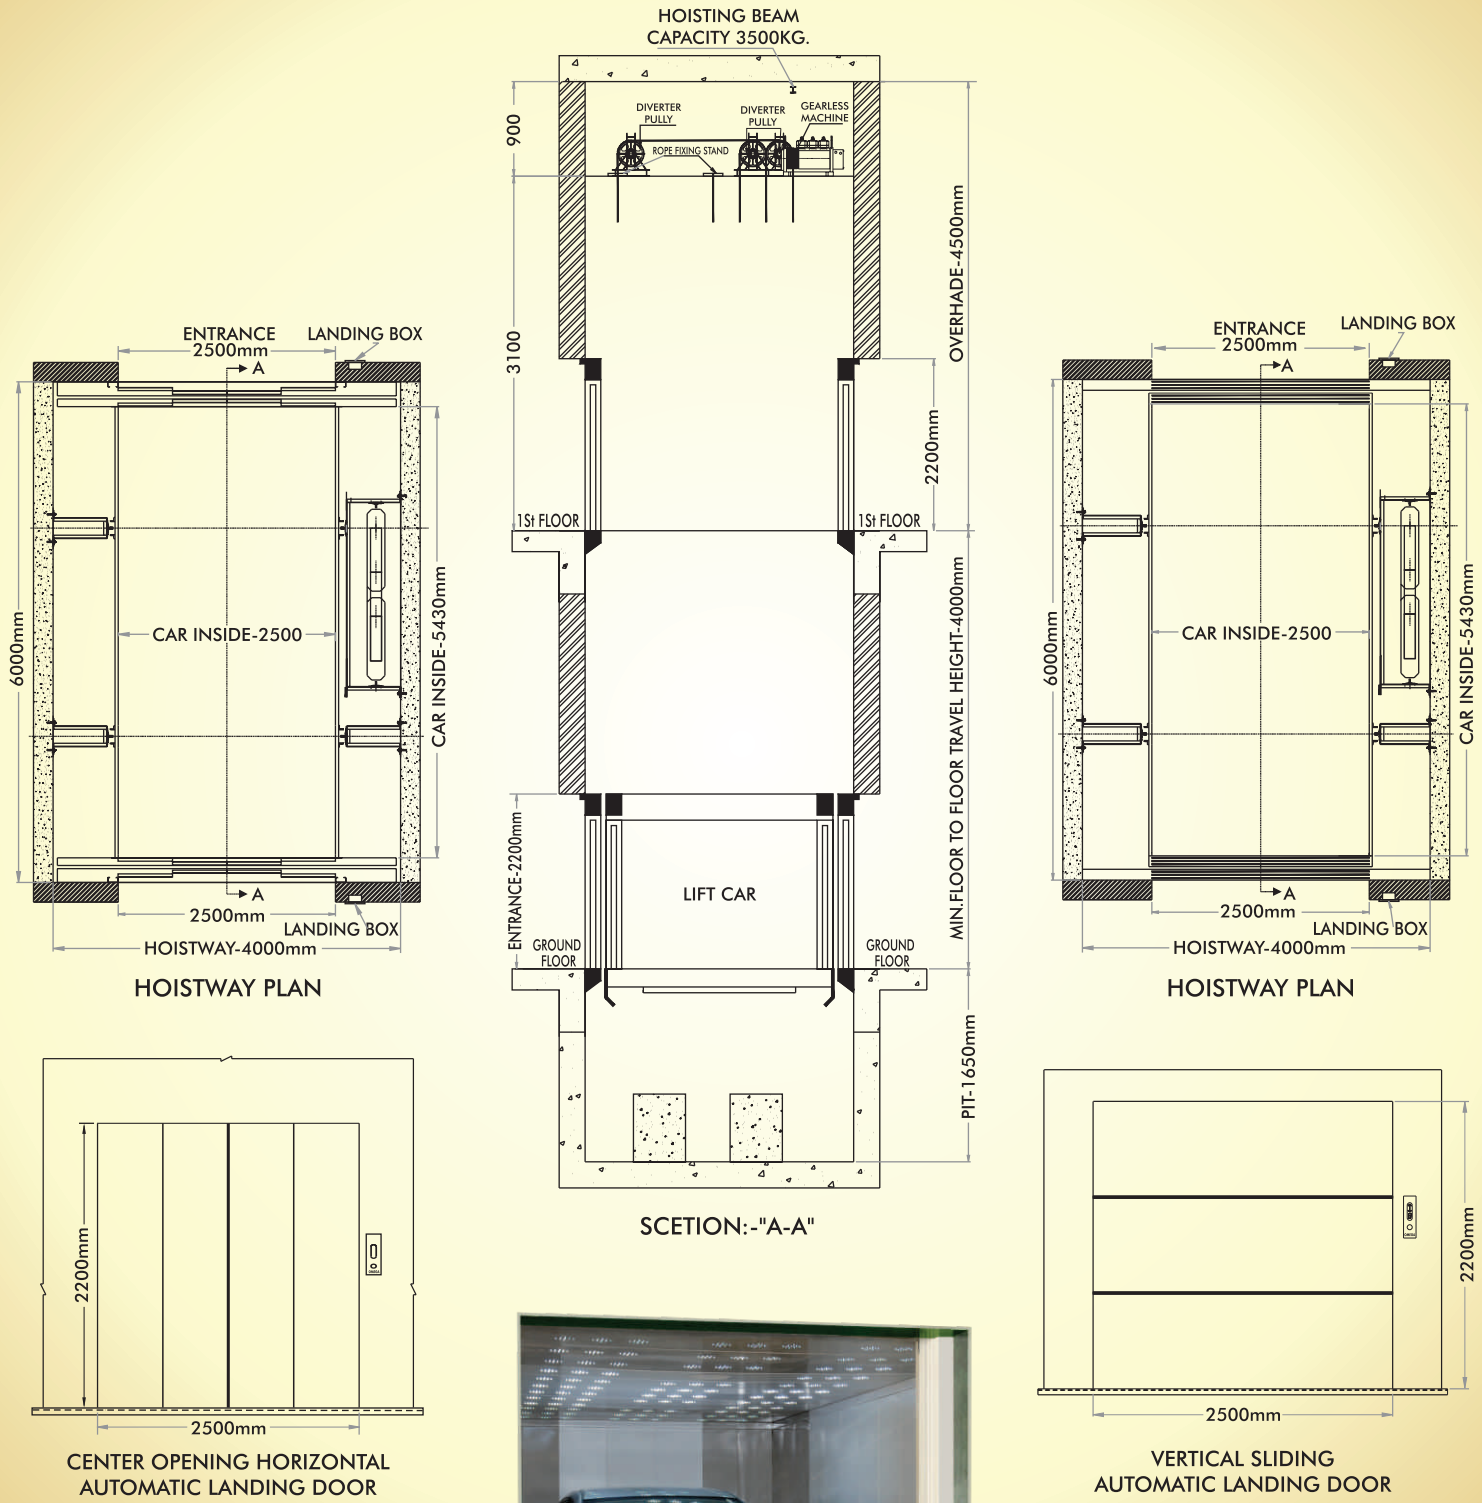

Car Lifts

Civil Dimensions

Elevators For Light Four Wheelers - Capacity Up To 4000 kg

- Notes:
1. The Minimum Dimensions Are Shown In Above Table. Some Allowances Should Be Considered For Sloping Hoistways.
 2. When Non Standard Capacities & Dimensions Are Required, Then Consult Omega
 3. **More Than 4000 kg Capacity, Machine Room is Required**